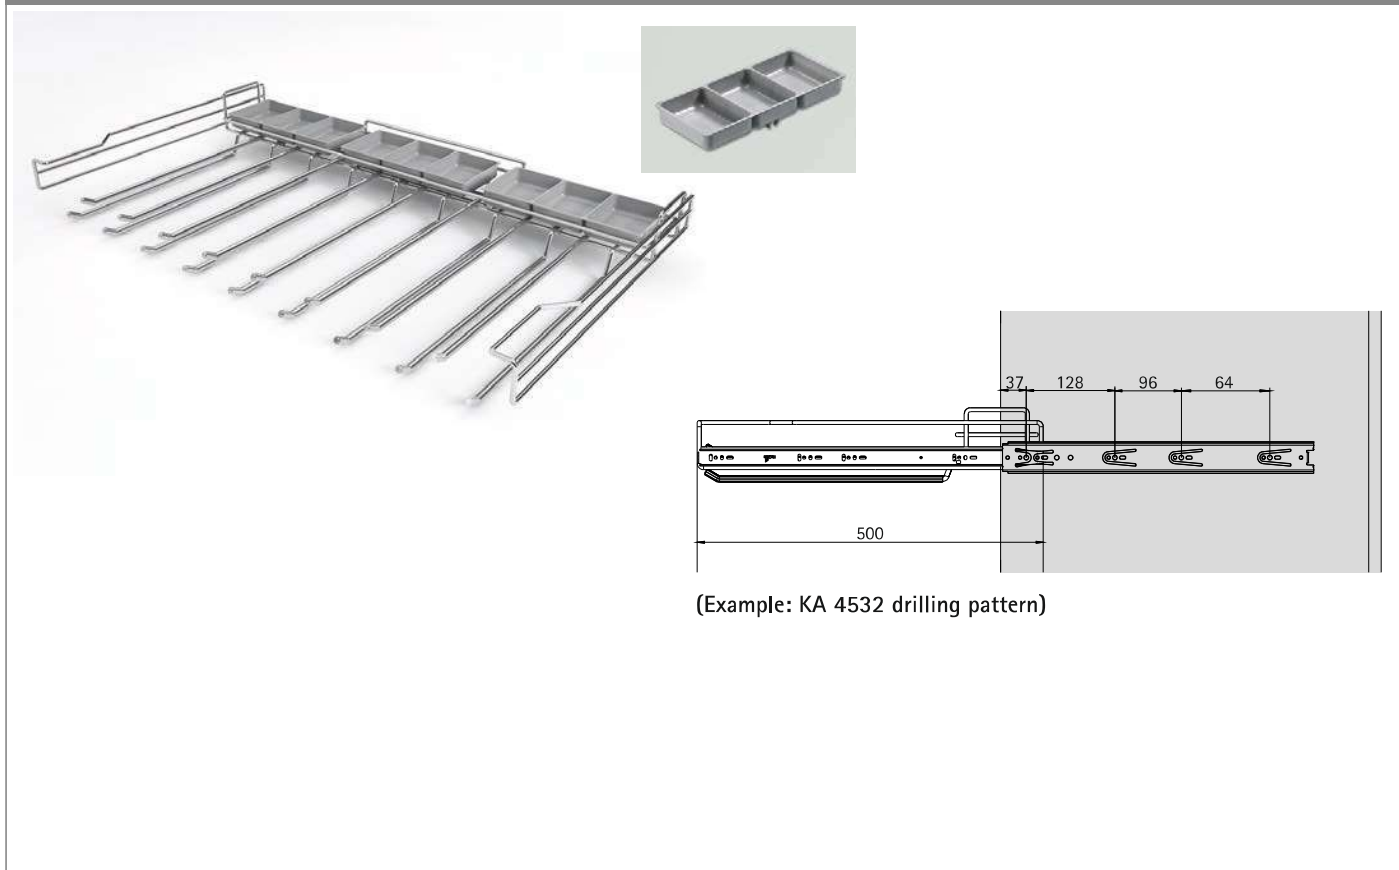

## Interior fittings for wardrobe

### ► Cargo trouser pull out

- Installed between carcass sides
- Available in two carcass widths- 600 Et 900 mm
- Can take up to 11 trousers (600 mm) Et 17 trousers (900 mm)
- Trouser holder with non-slip element
- Tray for keeping accessories like watches / cufflinks / tie clips etc.
- Inclusive of 2 trays for 536 mm and 3 trays for 836 mm
- Handle on both sides for easy pull out
- Order KA telescopic runner separately
- Finish: Chrome Plated

### Planning dimensions

(Example: KA 4532 drilling pattern)

Article	Order no	PU
Cargo trouser pull out 536mm width (for carcass with external width 600mm)	9 221 098	1 pc
Cargo trouser pull out 836mm width (for carcass with external width 900mm)	9 236 898	1 pc
KA 4532, Silent system- 500 mm	9 114 276	1 set