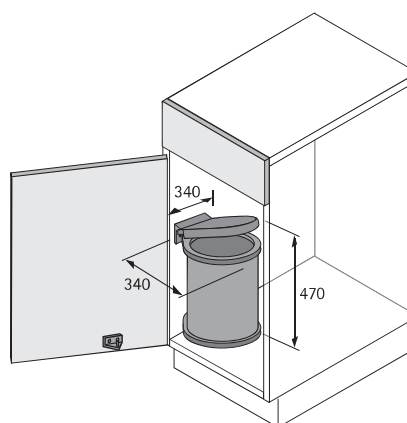

## Bin.it Classic

- ▶ For minimum cabinet width 400 mm
- ▶ Capacity 13 litres
- ▶ Can be fitted on the left or right
- ▶ Insert: plastic

Set comprises:

- ▶ 1 round bin with lid
- ▶ 1 swivel mechanism

Article	Width x depth x height mm	Order no.	PU
<b>1</b> Body stainless steel, lid and rings of black plastic	340 x 270 x 350	<b>9 079 970</b>	1 set
<b>2</b> Body painted white, lid and rings of white plastic	340 x 270 x 350	<b>9 079 967</b>	1 set

## Bin.it Classic Mini

- ▶ Fitted waste collector with swivel mechanism for bathroom furniture, min cabinet width 300 mm
- ▶ Capacity 3.5 litres
- ▶ Can be fitted on the left or right
- ▶ Minimum installation dimensions:
  - Width 260 mm
  - Depth 240 mm
  - Height 300 mm
- ▶ Product dimensions:
  - Width 208 mm
  - Depth 218 mm
  - Height 235 mm
- ▶ Bin, lid and swivel mechanism: white plastic

Set comprises:

- ▶ 1 bin with lid
- ▶ 1 swivel mechanism

Order no.	PU
<b>9 098 145</b>	1 set