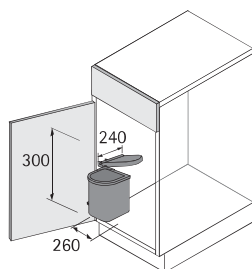

## Bin.it Classic

- ▶ For minimum cabinet width 400 mm
- ▶ Capacity 13 litres
- ▶ Can be fitted on the left or right
- ▶ Insert: plastic

Set comprises:

- ▶ 1 round bin with lid
- ▶ 1 swivel mechanism

Article	Width x depth x height mm	Order no.	PU
<b>1</b> Body stainless steel, lid and rings of black plastic	340 x 270 x 350	<b>9 079 970</b>	1 set
<b>2</b> Body painted white, lid and rings of white plastic	340 x 270 x 350	<b>9 079 967</b>	1 set

## Bin.it Classic Mini

- ▶ Fitted waste collector with swivel mechanism for bathroom furniture, min cabinet width 300 mm
- ▶ Capacity 3.5 litres
- ▶ Can be fitted on the left or right
- ▶ Minimum installation dimensions:
  - Width 260 mm
  - Depth 240 mm
  - Height 300 mm
- ▶ Product dimensions:
  - Width 208 mm
  - Depth 218 mm
  - Height 235 mm
- ▶ Bin, lid and swivel mechanism: white plastic

Set comprises:

- ▶ 1 bin with lid
- ▶ 1 swivel mechanism

Order no.	PU
<b>9 098 145</b>	1 set