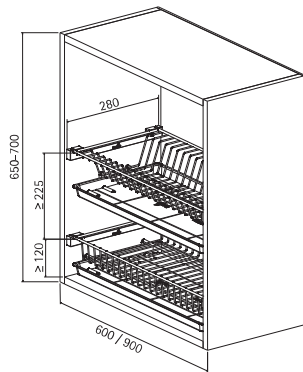

Carcass external width mm (for 18 mm panel thickness)	Order no	PU
600	9 206 160	1 pc
900	9 206 161	1 pc