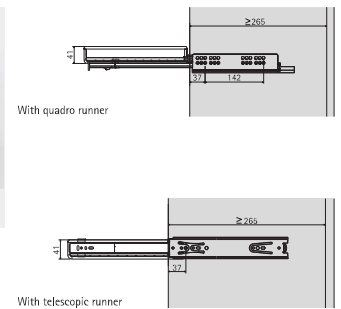

Width mm	Carcass external width mm (for side panel thickness 18 mm)	Depth mm	Height mm	Order no.	PU
536	600	250	41	9 209 343	1 ea.
686	750	250	41	9 210 437	1 ea.
836	900	250	41	9 209 346	1 ea.

Advice