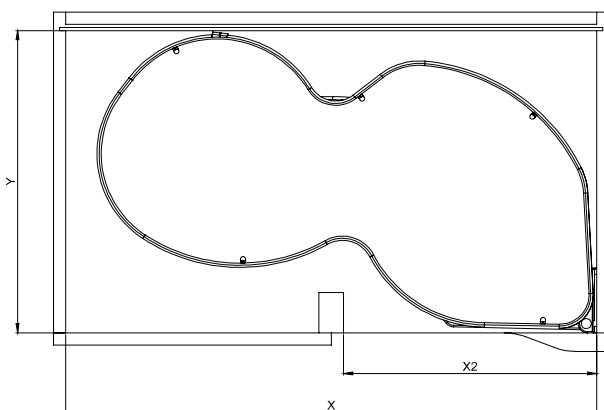

# CargoMan Regular & CargoMan Soft Close

## Features

- ▶ 2 variant CargoMan Regular & CargoMan Soft close mechanism
- ▶ Pull-out shelves for corner cabinet
- ▶ The shelves can be swivelled out individually and completely
- ▶ Load capacity 20 kg / shelf
- ▶ Minimum inside carcass depth 490 mm
- ▶ With fast assembly system
- ▶ Two melaminated bottom shelves with anti-slip surface and chrome-plated rail
- ▶ Can be used in odd or even numbers, as flexibility to use single units
- ▶ No extra attachment required to install
- ▶ Installation very simple on the bottom of the cabinet
- ▶ Right and left version

## Product details

> <	X	X2	Y	Z
900	860	450	490	150
1000	1000	500	490	150
1000	1000	600	490	150

Z = Minimum internal cabinet height for one layer

S.no.	Description	Unit	PU	Article no. (Regular)	MRP	Article no. (Soft Close)	MRP
1.	450 LH (Single layer)	Pc	1	9 161 975 00	14,495	9 218 017 00	15,350
2.	450 RH (Single layer)	Pc	1	9 161 976 00	14,495	9 218 018 00	15,350
3.	500 LH (Single layer)	Pc	1	9 161 977 00	17,945	9 218 019 00	18,800
4.	500 RH (Single layer)	Pc	1	9 161 978 00	17,945	9 218 020 00	18,800
5.	450 LH (Double layer)	Pair	1	9 161 971 00	28,990	9 218 025 00	30,699
6.	450 RH (Double layer)	Pair	1	9 161 972 00	28,990	9 218 026 00	30,699
7.	500 LH (Double layer)	Pair	1	9 161 973 00	35,890	9 218 027 00	37,599
8.	500 RH (Double layer)	Pair	1	9 161 974 00	35,890	9 218 028 00	37,599