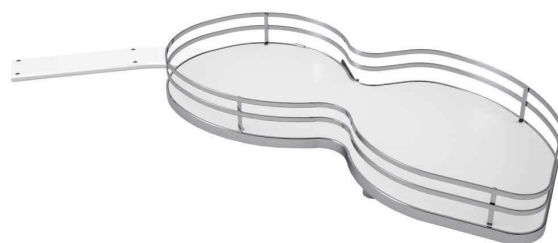

# CargoMan Regular & CargoMan Soft Close

## Features

- ▶ 2 variant CargoMan Regular & CargoMan Soft close mechanism
- ▶ Pull-out shelves for corner cabinet
- ▶ The shelves can be swivelled out individually and completely
- ▶ Load capacity 20 kg / shelf
- ▶ Minimum inside carcass depth 490 mm
- ▶ With fast assembly system
- ▶ Two melaminated bottom shelves with anti-slip surface and chrome-plated rail
- ▶ Can be used in odd or even numbers, as flexibility to use single units
- ▶ No extra attachment required to install
- ▶ Installation very simple on the bottom of the cabinet
- ▶ Right and left version

## Product details

> <	X	X2	Y	Z
900	860	450	490	150
1000	1000	500	490	150
1000	1000	600	490	150

Z = Minimum internal cabinet height for one layer

S.no.	Description	Unit	PU	Article no. (Regular)	MRP	Article no. (Soft Close)	MRP
1.	450 LH (Single layer)	Pc	1	9 161 975 00	14,495	9 218 017 00	15,350
2.	450 RH (Single layer)	Pc	1	9 161 976 00	14,495	9 218 018 00	15,350
3.	500 LH (Single layer)	Pc	1	9 161 977 00	17,945	9 218 019 00	18,800
4.	500 RH (Single layer)	Pc	1	9 161 978 00	17,945	9 218 020 00	18,800
5.	450 LH (Double layer)	Pair	1	9 161 971 00	28,990	9 218 025 00	30,699
6.	450 RH (Double layer)	Pair	1	9 161 972 00	28,990	9 218 026 00	30,699
7.	500 LH (Double layer)	Pair	1	9 161 973 00	35,890	9 218 027 00	37,599
8.	500 RH (Double layer)	Pair	1	9 161 974 00	35,890	9 218 028 00	37,599